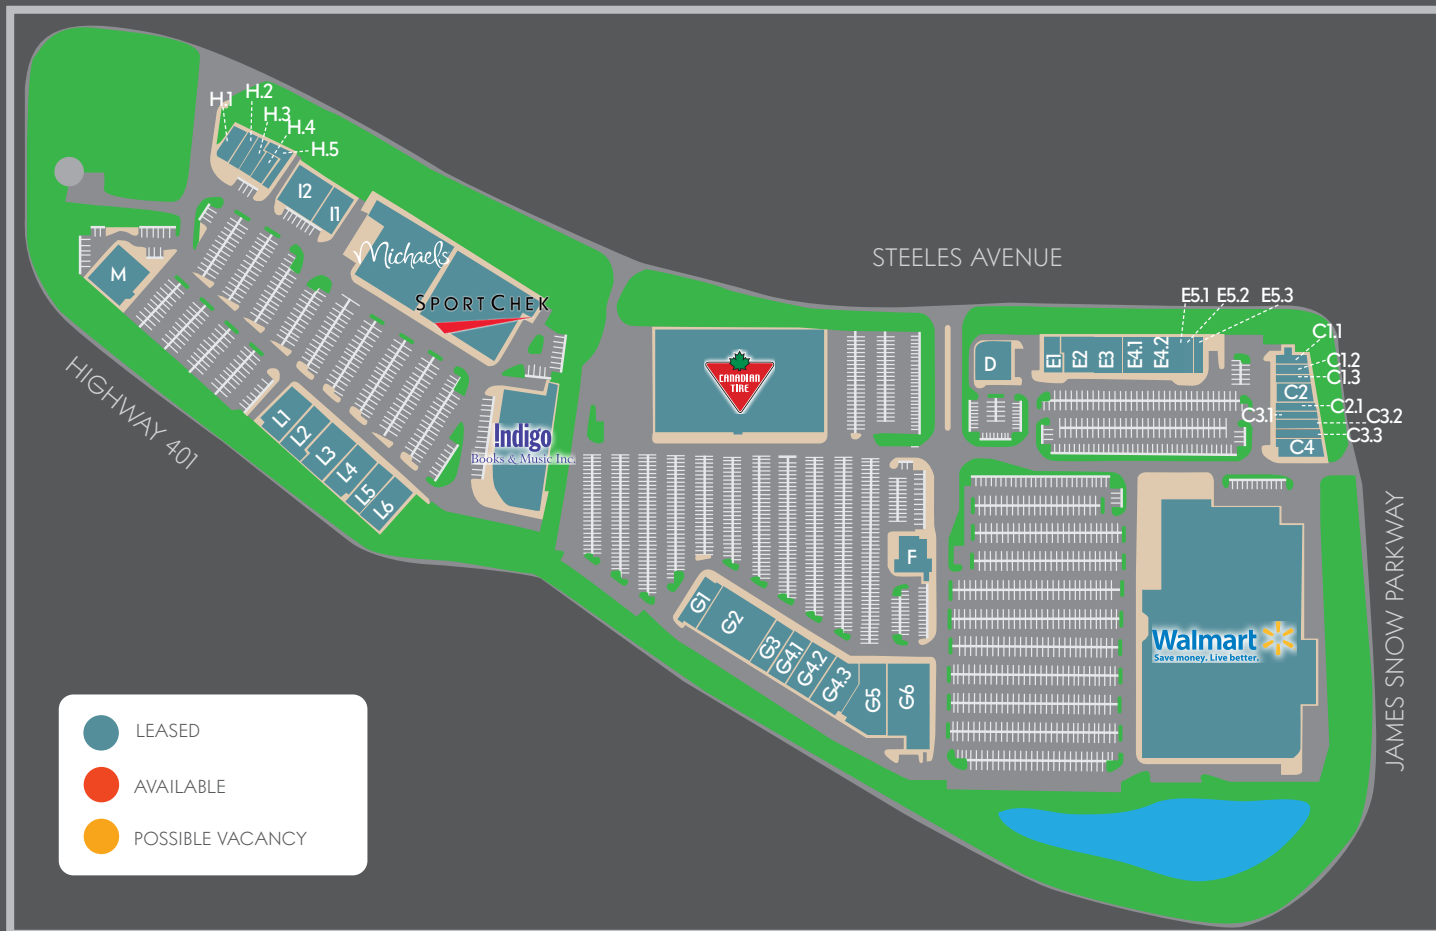

welcome to milton crossroads

Over 450,000 sf of retail space serving a population of over 80,000 people in Milton.

- Located at the northwest corner of Hwy 401 and James Snow Parkway.
- **Strategically situated on Hwy. 401** servicing Milton, Northwest Mississauga, Acton, Campbellville and Georgetown Markets.
- **Milton is the only municipality to be in the top 10** of the following categories: highest level of education attainment; second largest median age (34.4); and fastest growing community with population expected to double by 2021.

NEIGHBOURHOOD DEMOGRAPHICS

21,832 cars per day*

Average Daily Traffic Count (Along James Snow Parkway south of Steeles Ave)

trade area population**

within 1 km - 5,033
within 5 km - 83,925
within 10 km - 185,392

10 year projected pop. growth**

within 1 km - 30%
within 5 km - 24%
within 10 km - 23%

average household income**

within 1 km - $127,277
within 5 km - $126,646
within 10 km - $131,779

trade area households**

within 1 km - 1,467
within 5 km - 26,008
within 10 km - 55,326

* HALTON REGION TRANSPORTATION 2017

** ENVIRONICS ANALYTICS 2018

TENANTS:

UNIT	TENANT	AREA (SF)	UNIT	TENANT	AREA (SF)
A	Walmart	134,226	G4.1	Tip Top	5,053
B	Canadian Tire	93,670	G4.2	Ren's Pet Depot	6,807
C1.1	Ubreakifix	1,011	G4.3	Bouclair	8,161
C1.2	Boardwalk Burgers	1,598	G5	Absolute Dollar	11,437
C1.3	Subway	1,406	G6	Staples	14,997
C2	Cosmo Prof	3,102	H1	Popeye's Supplements	1,960
C2.1	EB Games	1,809	H2	Chorizo	1,446
C3.1	easyfinancial	1,850	H3	Toss Restaurant	1,846
C3.2	Pedi N Nails	1,856	H4	Pita Pit	1,403
C3.3	Fika	1,883	H5	Great Clips	1,050
C4	Living Lighting	3,990	I1	Massage Addict	2,200
D	Royal Bank	5,873	I2	Investors Group	5,000
E1	Orange Theory Fitness	3,024	J1	Michaels	17,422
E2	Reitman's	5,827	J2	Sport Chek	20,097
E3	Healthy Planet	4,952	K	Indigo	18,237
E4.1	Cleo	4,412	L1	The Shoe Company	5,043
E4.2	Ricki's	4,947	L2	Once Upon A Child	4,130
E5.1	Dentist	1,651	L3	McCarthy Uniforms	5,150
E5.2	Skin Vitality	1,643	L4	Mr. Big & Tall	4,453
E5.3	Optimeyes Optical	1,372	L5	Hallmark	3,512
F	Montanas	5,158	L6	Snuggle Bugz	4,451
G1	End of the Roll	4,974	M	Lone Star Texas Grill	6,140
G2	Mark's	15,326			
G3	Carter's/OshKosh	5,074			
			TOTAL		461,820